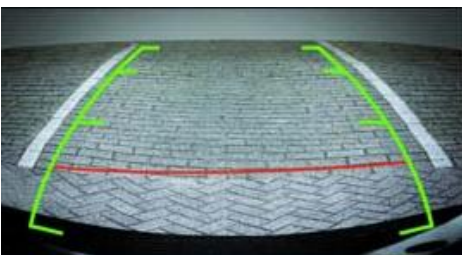

Sony CCD camera Peugeot 206/207/307/307SW/307CC/308SW/407 NTSC

Art. Nr: CAM-PEU-30N

General:

This reversing camera is specially dedicated for Peugeot vehicles. The inconspicuous, robust camera with Sony CCD lens simply replaces the license plate light. Just easy remove the existing license plate light and replace it with the reversing camera, this is also equipped with a light. The camera is complete including plug and play cable kit which allows easy plug and play installation. The camera is waterproof according to the IP67 certification level.

SONY

Besides the camera is equipped with guard lines. With these lines you can easily stipulate the distance to an object behind the car.

Features:

- 1/3" SONY CCD lens
- 600 TV lines
- Guard lines
- Lens angle 170 degrees
- Waterproof according to IP67 certification level
- Black Light Compensation
- Display in mirror image
- Automatic color correction
- Motion message

The camera shows static picture lines. These are guides to which the distance of the object can be determined where you drive your car to. Ideal for parking.

Image distortion correction

The camera runs on intelligent software. As a result the unwanted bulging in the camera image is automatically corrected.

Technical features:

- IP rating: IP67 (Water proof)
- Image Sensors : Colour 1/3"SONY CCD
- TV System: NTSC
- Effective Pixels: NTSC 752x582
- Sensing Area: 4.9 × 3.7 mm
- Horizontal Resolution: 480 TV Line
- Horizontal Sync. Frequency: 15.625 / 15.734 kHz
- Vertical Sync. Frequency : 50/60 Hz
- Video output: 1Vp-p,75Ohm
- Gamma Consumption: 0.45
- Auto Gain Control: Automatic
- Back Light Compensation: Automatic
- S/N Ratio: Better than 48dB
- Lens Angle: 170 ° (Degrees)
- Current Consumption: 150mA
- Power Supply: DC +12V (10%)
- Operating Temperature: -20 C to +70 C
- Storage Temperature : -40 C to +80 C
- Connection: RCA
- Image: Mirror