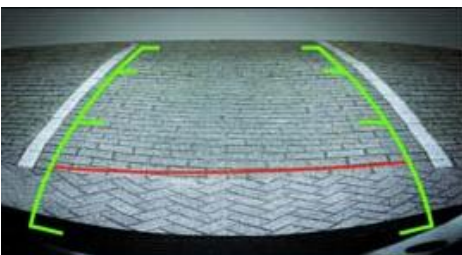

Sony CCD camera Kia Sportage NTSC

Art. Nr: CAM-KIA-76N

General:

This reversing camera is specially dedicated for Kia vehicles. The inconspicuous, robust camera with Sony CCD lens simply replaces the license plate light. Just easy remove the existing license plate light and replace it with the reversing camera, this is also equipped with a light. The camera is complete including plug and play cable kit which allows easy plug and play installation. The camera is waterproof according to the IP67 certification level.

SONY

Besides the camera is equipped with guard lines. With these lines you can easily stipulate the distance to an object behind the car.

Features:

- 1/3" SONY CCD lens
- 600 TV lines
- Guard lines
- Lens angle 170 degrees
- Waterproof according to IP67 certification level
- Black Light Compensation
- Display in mirror image
- Automatic color correction
- Motion message

The camera shows static picture lines. These are guides to which the distance of the object can be determined where you drive your car to. Ideal for parking.

Image distortion correction

The camera runs on intelligent software. As a result the unwanted bulging in the camera image is automatically corrected.

Technical features:

- IP rating: IP67 (Water proof)
- Image Sensors : Colour 1/3"SONY CCD
- TV System: NTSC
- Effective Pixels: NTSC 752x582
- Sensing Area: 4.9 × 3.7 mm
- Horizontal Resolution: 480 TV Line
- Horizontal Sync. Frequency: 15.625 / 15.734 kHz
- Vertical Sync. Frequency : 50/60 Hz
- Video output: 1Vp-p,75Ohm
- Gamma Consumption: 0.45
- Auto Gain Control: Automatic
- Back Light Compensation: Automatic
- S/N Ratio: Better than 48dB
- Lens Angle: 170 ° (Degrees)
- Current Consumption: 150mA
- Power Supply: DC +12V (10%)
- Operating Temperature: -20 C to +70 C
- Storage Temperature : -40 C to +80 C
- Connection: RCA
- Image: Mirror