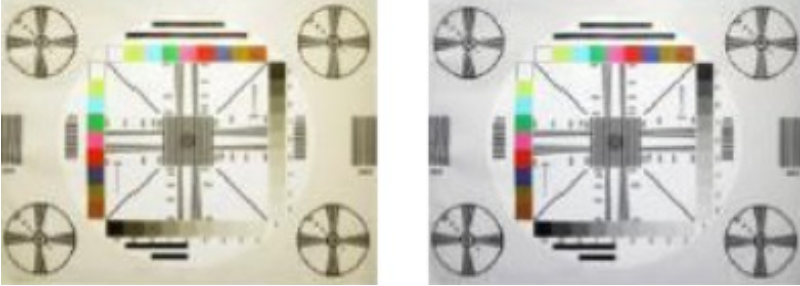

Discoloration auto correction

Unwanted discolorations in the camera image is automatically corrected.