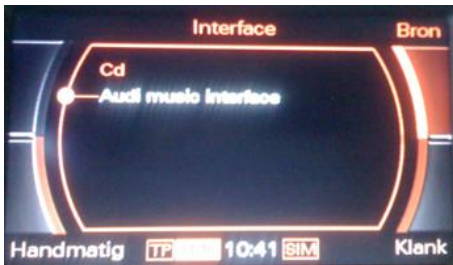

AMI interface for Audi with MMI 2G high MOST (iPod & USB)

Art. Nr: IP2-AMI-2G

General

The Audi AMI Car kit allows you to connect your iPod & USB to your Audi MMI High 2Gsystem without any loss of sound quality!! Simply perfect CD quality sound all the time. It will also allow you to control your iPod through your factory MMI and steering wheel controls. The iPod & USB will be fully charged all the time while connected. You can select the iPod in the Audi MMI menu via "Audi Music Interface". You will find almost the complete iPod menu on the screen in Audi MMI menu style.

Features:

- # Connect your iPod to your factory fitted car stereo and enjoy perfect digital CD Quality Sound!
- # Also compatible with DSP, Bose & H&K
- # The iPod or iPhone will be fully charged all the time while connected
- # Last Memory function
- # Control the iPod & USB via MMI button and steering wheel
- # Plug and play Cable kit
- # Playlist / Album / Genres tekst on the screen
- # Full iPod menu on the screen in Audi style

Screen shot FIS display:

Steering controls iPod:

- # Track+ and Track-
- # Volume +/-
- # Playlist selection
- # Repeat function
- # Random function
- # Rewind and Fast forward

MMI iPod screen shots:

Delivery Package: