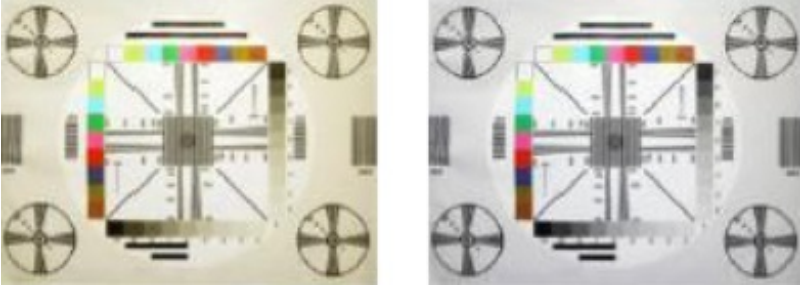

Universal brake light camera (NTSC)

Art. Nr: CAM-UNI-BRL

DESCRIPTION

General

Universal brake light camera (NTSC) with SONY CCD lens.

Features

- Sony CCD Lens
- Resolution 976 x 494 pixels (NTSC)
- 650-700 TV lines
- IR-Leds
- Ignition Power proof (+15)
- IP68 Waterproof
- E-mark certification: E9-10R.05.1811
- CE-mark: EN 55022: 2010; EN 61000-3-2:2006+A1:2009+A2:2009; EN61000-3-3:2008; EN 55024:2010
- FCC-mark: ANSI C63.4-2003
- 2 Year warranty & Support

EXCLUSIVE CAMERA FEATURES

SONY CCD

High End SONY CCD Lens, highest quality brake light camera lens in the market.

SONY

Bulging auto correction

Unwanted bulging in the camera image is automatically corrected.

Discoloration auto correction

Unwanted discolorations in the camera image is automatically corrected.

Overlighting auto correction

The appearance of a bright background or lamps in the camera image is automatically corrected.