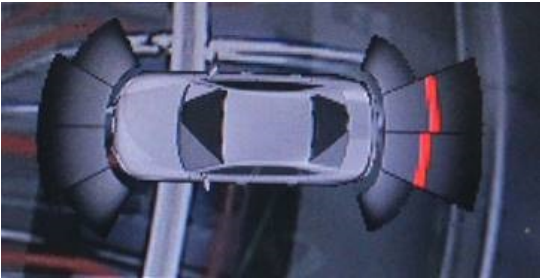

Touch screen control NAVplay system

Control NAVplay Android system via original touch screen

CAMERA FEATURES

Picture in Picture (PiP)

Via the camera input of the interface an aftermarket camera system can be connected to the navigation system. The camera image will be displayed automatically on the screen when the car is put in the reverse gear. The camera input knows 2 views:

- 1: Camera with Picture in Picture of the Parking assist
- 2: Full camera view

Parking guidelines

In the camera image on screen parking guidelines can be displayed. This makes it much easier to determine the distance to the object you are driving towards. The guidelines are adjustable horizontal as well as vertical so the lines can be adjusted to the car.