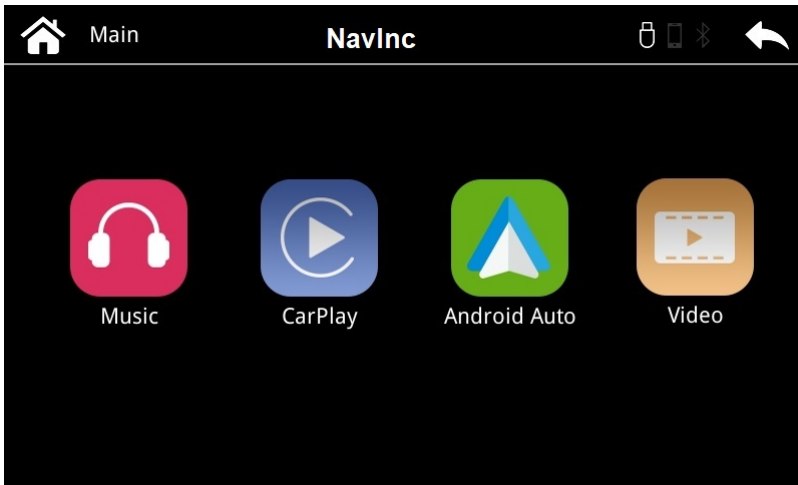

You can run apps from your Phone via CarPlay without touching your Phone. You can control APPplay via the **original RNS-E** and via voice control (Siri).

Example video

Features

- Control via original RNS-E
- Control via voice (Siri)
- Run navigation apps like; Google maps, TomTom & Waze
- Play music apps like; Spotify, Podcast, Music
- Making phone calls and listening to your messengers
- Rear camera input
- Original button support
- Original microphone support
- 2 Year warranty & Support

APPplay control

EXCLUSIVE APPplay FEATURES

Siri
support

Google Assistant
support

App Store
support

Play Store
support

Carkit
support

Touch co
suppo

Features:

- Run apps like; Spotify / Flitsmeister / Apple Maps / Waze / Google maps
- Hands-free phone and messaging
- Siri Voice Control
- Music & video playback via USB
- Bluetooth pairing option available
- Wireless CARplay function via Wifi
- Integrated Audio control with equalizer
- Analog audio output (via RCA or 3.5mm jack)
- Support left & right hand drive cars
- Software updates via USB

APPplay main screen

APPplay setting menu

APPplay media player menu

EXCLUSIVE VIDEO INTERFACE FEATURES

Features:

- OEM button support
- Rear camera input (CVBS - NTSC)
- Simulate OEM TV-tuner level

NAVconnect OEM Button