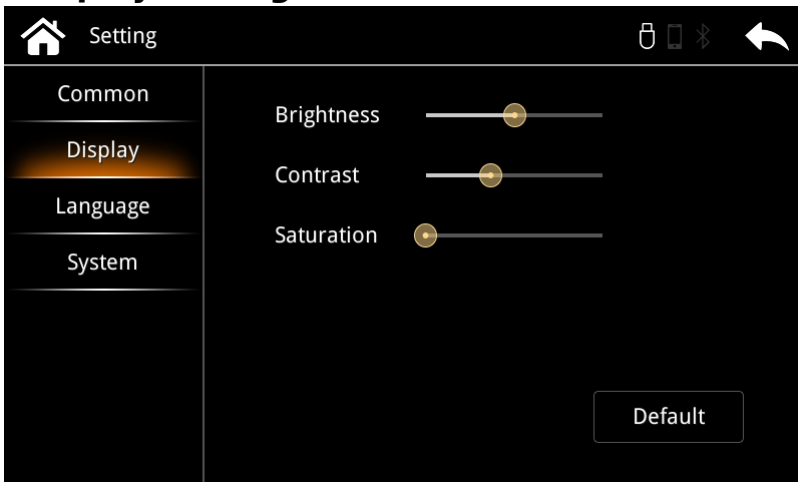

APPplay main screen

APPplay setting menu

APPplay media player menu

EXCLUSIVE VIDEO INTERFACE FEATURES

Features:

- OEM button support
- Rear camera input (CVBS - NTSC)
- Simulate OEM TV-tuner level

NAVconnect OEM Button