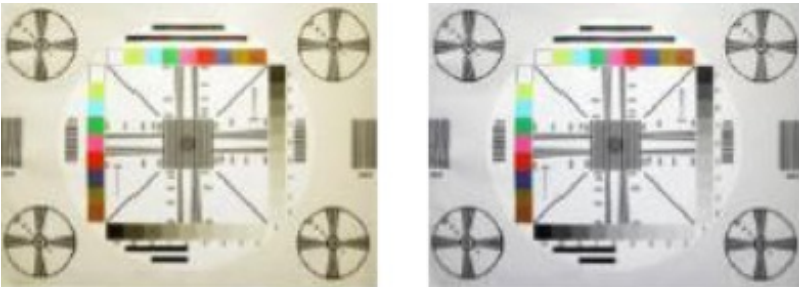

Brake light camera Mercedes Citan Renault Kangoo & Dacia Dokker_NTSC

Art. Nr: CAM-MB-CTN

DESCRIPTION

General

Brake light camera VW T6 & T6.1 (tailgate) NTSC

Features

- CMOS 1/3 Lens
- Resolution 1280x720 pixels (NTSC)
- 1000TV lines
- Ignition Power proof (+15)
- IP68 Waterproof
- E-mark certification: E9-10R.05.1811
- CE-mark: EN 55022: 2010; EN 61000-3-2:2006+A1:2009+A2:2009; EN61000-3-3:2008; EN 55024:2010
- FCC-mark: ANSI C63.4-2003
- 2 Year warranty & Support

EXCLUSIVE CAMERA FEATURES

Adjustable head

Possible to adjust the camera lens.

Angle Adjustable 30°

Bulging auto correction

Unwanted bulging in the camera image is automatically corrected.

Discoloration auto correction

Unwanted discolorations in the camera image is automatically corrected.

Overlighting auto correction

The appearance of a bright background or lamps in the camera image is automatically corrected.

Ignition Power proof (+15)