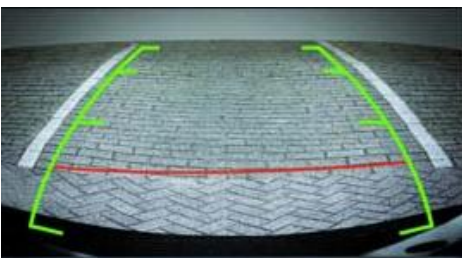

### General:

This reversing camera is specially dedicated for Citroen vehicles. The inconspicuous, robust camera with Sony CCD lens simply replaces the license plate light. Just easy remove the existing license plate light and replace it with the reversing camera, this is also equipped with a light. The camera is complete including plug and play cable kit which allows easy plug and play installation. The camera is waterproof according to the IP67 certification level.

**SONY**

Besides the camera is equipped with guard lines. With these lines you can easily stipulate the distance to an object behind the car.

### Features:

- 1/3" SONY CCD lens
- 600 TV lines
- Guard lines
- Lens angle 170 degrees
- Waterproof according to IP67 certification level
- Black Light Compensation
- Display in mirror image
- Automatic color correction
- Motion message

The camera shows static picture lines. These are guides to which the distance of the object can be determined where you drive your car to. Ideal for parking.