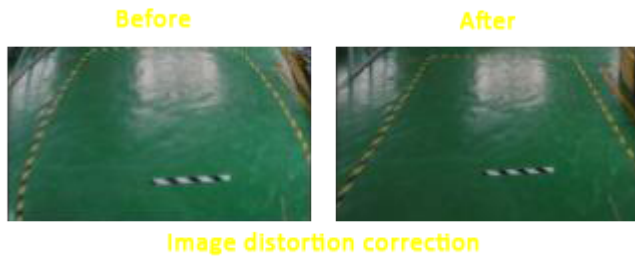

Image distortion correction

The camera runs on intelligent software. As a result the unwanted bulging in the camera image is automatically corrected.