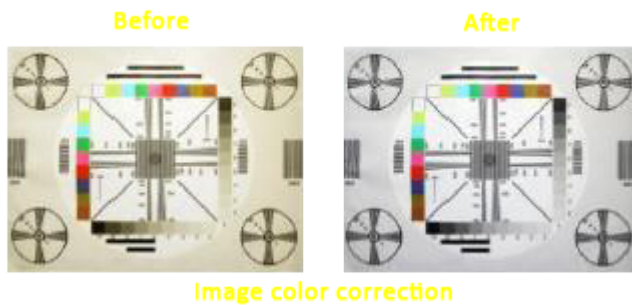

Image color correction

The camera runs on intelligent software. As a result the unwanted discolorations in the camera image is automatically corrected.