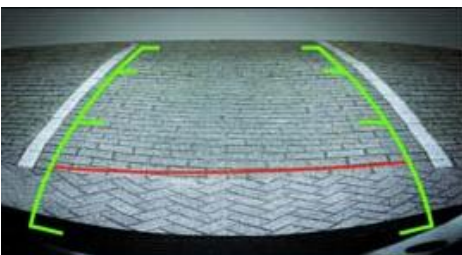

### General:

This reversing camera is specially dedicated for Mazda vehicles. The inconspicuous, robust camera with Sony CCD lens simply replaces the license plate light. Just easy remove the existing license plate light and replace it with the reversing camera, this is also equipped with a light. The camera is complete including plug and play cable kit which allows easy plug and play installation. The camera is waterproof according to the IP67 certification level.

**SONY**

Besides the camera is equipped with guard lines. With these lines you can easily stipulate the distance to an object behind the car.

### Features:

- 1/3" SONY CCD lens
- 600 TV lines
- Guard lines
- Lens angle 170 degrees
- Waterproof according to IP67 certification level
- Black Light Compensation
- Display in mirror image
- Automatic color correction
- Motion message

The camera shows static picture lines. These are guides to which the distance of the object can be determined where you drive your car to. Ideal for parking.