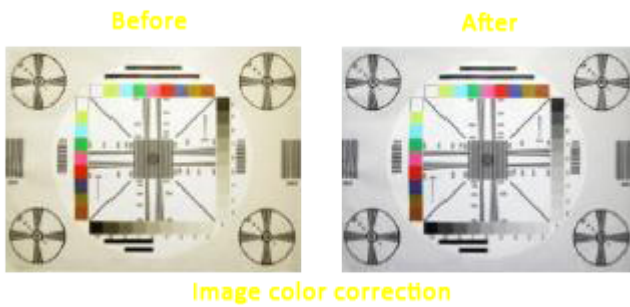

Image color correction

The camera runs on intelligent software. As a result the unwanted discolorations in the camera image is automatically corrected.