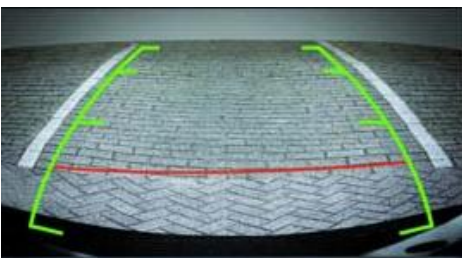

Sony CCD camera Mazda 6/CX7 2009> NTSC

Art. Nr: CAM-MAZ-96N

General:

This reversing camera is specially dedicated for Mazda vehicles. The inconspicuous, robust camera with Sony CCD lens simply replaces the license plate light. Just easy remove the existing license plate light and replace it with the reversing camera, this is also equipped with a light. The camera is complete including plug and play cable kit which allows easy plug and play installation. The camera is waterproof according to the IP67 certification level.

SONY

Besides the camera is equipped with guard lines. With these lines you can easily stipulate the distance to an object behind the car.

Features:

- 1/3" SONY CCD lens
- 600 TV lines
- Guard lines
- Lens angle 170 degrees
- Waterproof according to IP67 certification level
- Black Light Compensation
- Display in mirror image
- Automatic color correction
- Motion message

The camera shows static picture lines. These are guides to which the distance of the object can be determined where you drive your car to. Ideal for parking.

Image distortion correction

The camera runs on intelligent software. As a result the unwanted bulging in the camera image is automatically corrected.