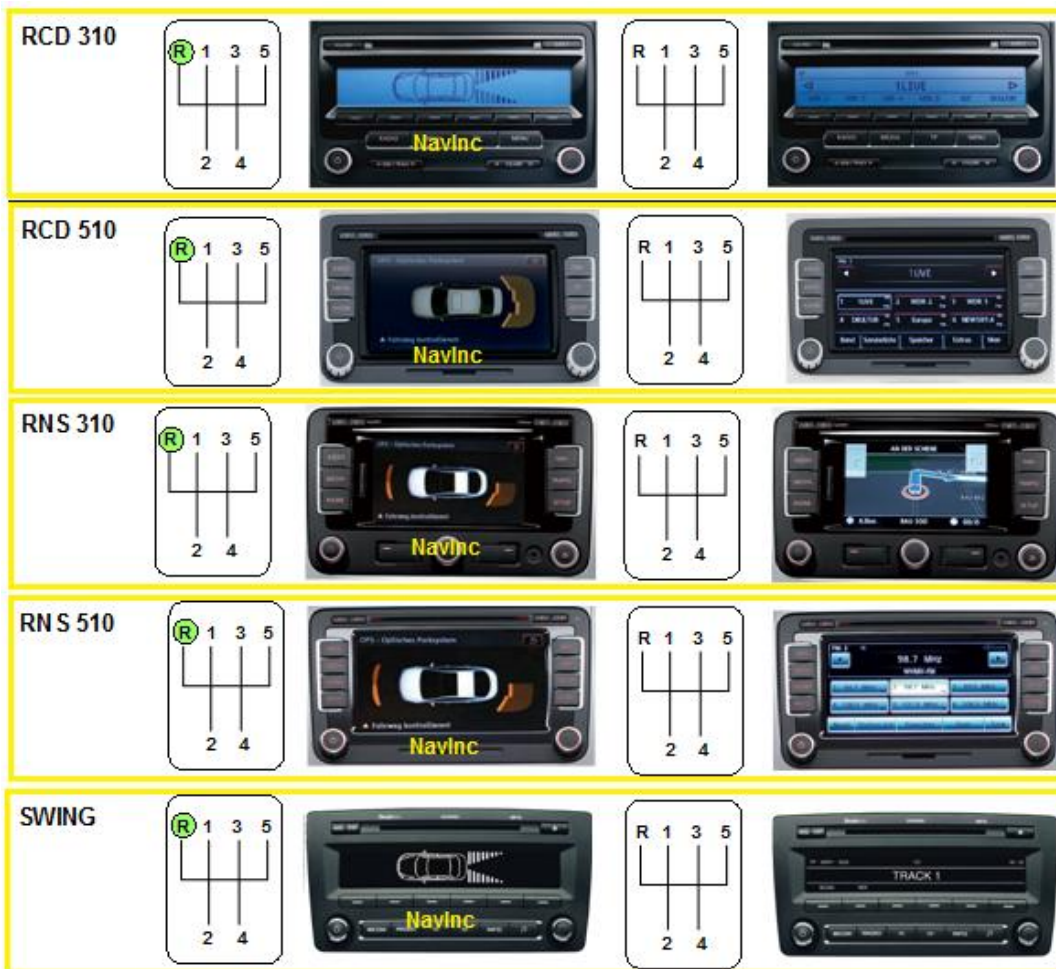

The following will be supplied:

- Laserline PDC CAN-BUS interface Front
- Universal cable kit & adapter included
- Installation- and user manual
- Warranty
- Invoice

Extra information:

- Check compatibility with your car before you order the interface at tab "Compatibility".
- PDC option must be activated via Diagnostic (activation guidance manual included).

Technical details:

UNIT:

- Rated: DC12V/24V
- Range of operating voltage: 30V ~ DC9.6V